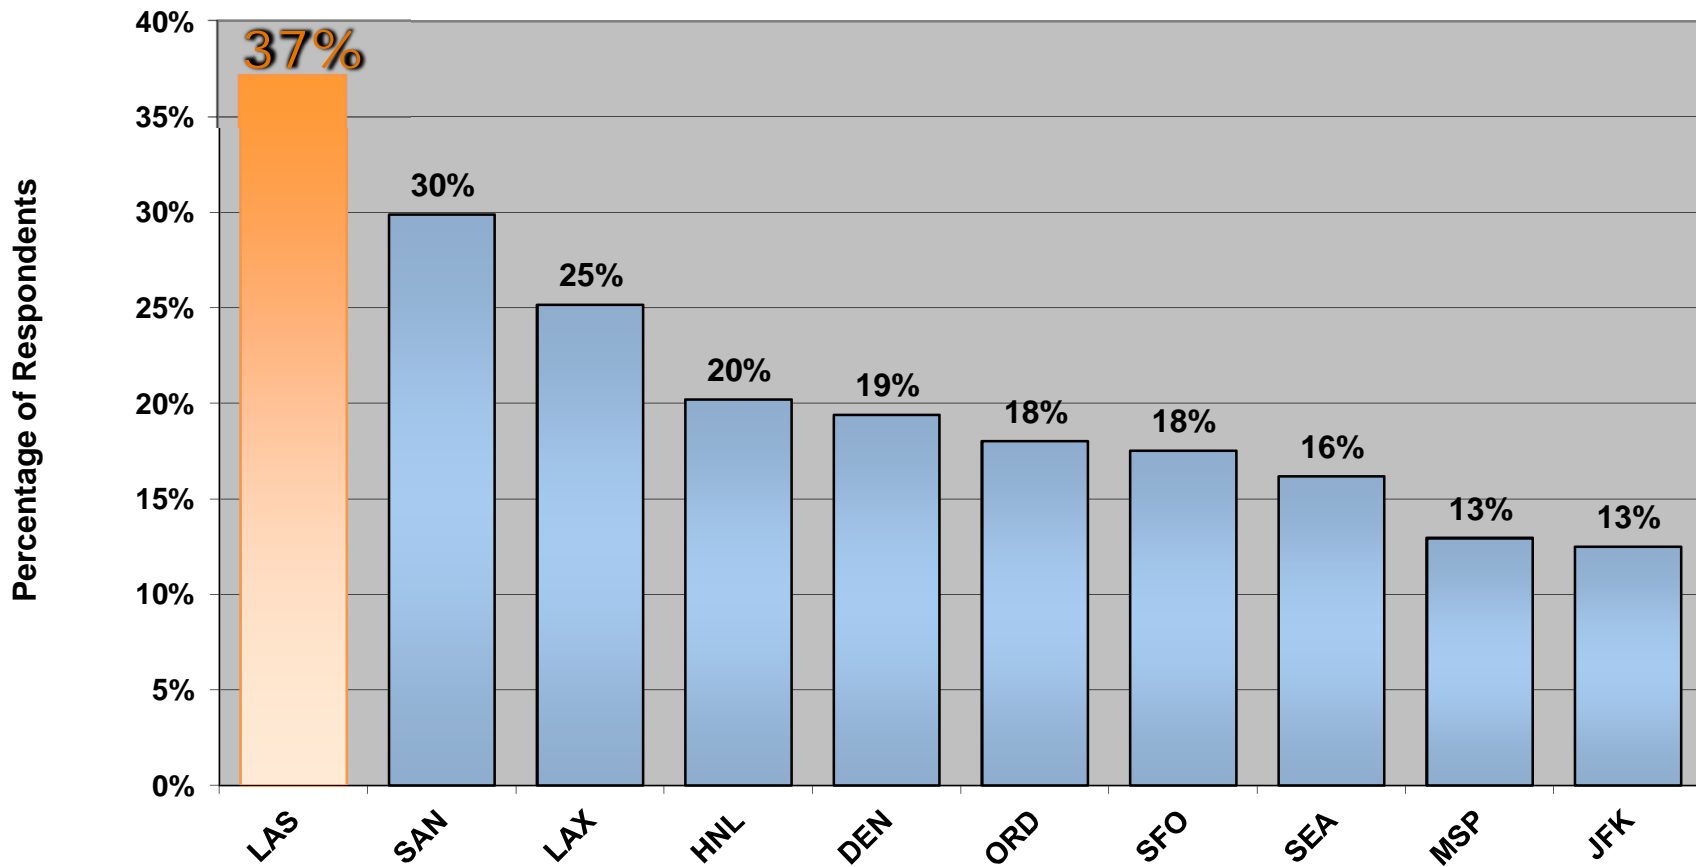

PhxMesa Gateway Airport

Top 10 Destinations

Total number of respondents 13,817

Updated 11/9/11

PhxMesa **Gateway** Airport

In State Survey Responses

PhxMesa **Gateway** Airport

Out of State Survey Responses