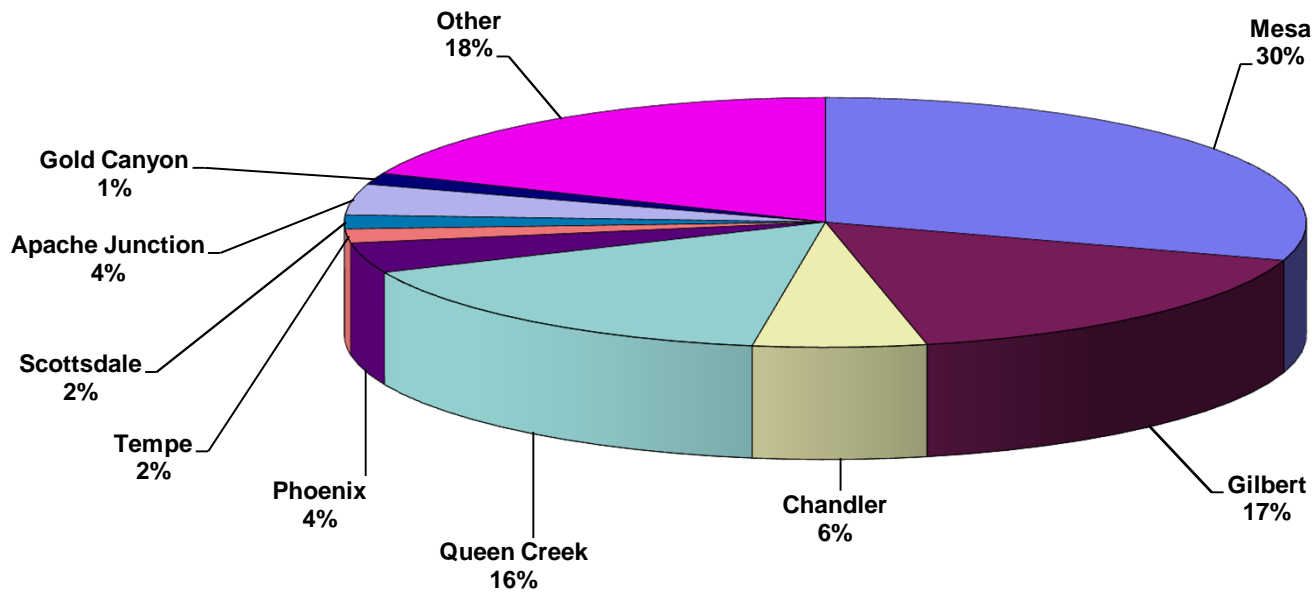

PhxMesa Gateway Airport

Top 10 Destinations

Total number of respondents 13,817

Updated 11/9/11

PhxMesa **Gateway** Airport

In State Survey Responses

PhxMesa **Gateway** Airport

Out of State Survey Responses