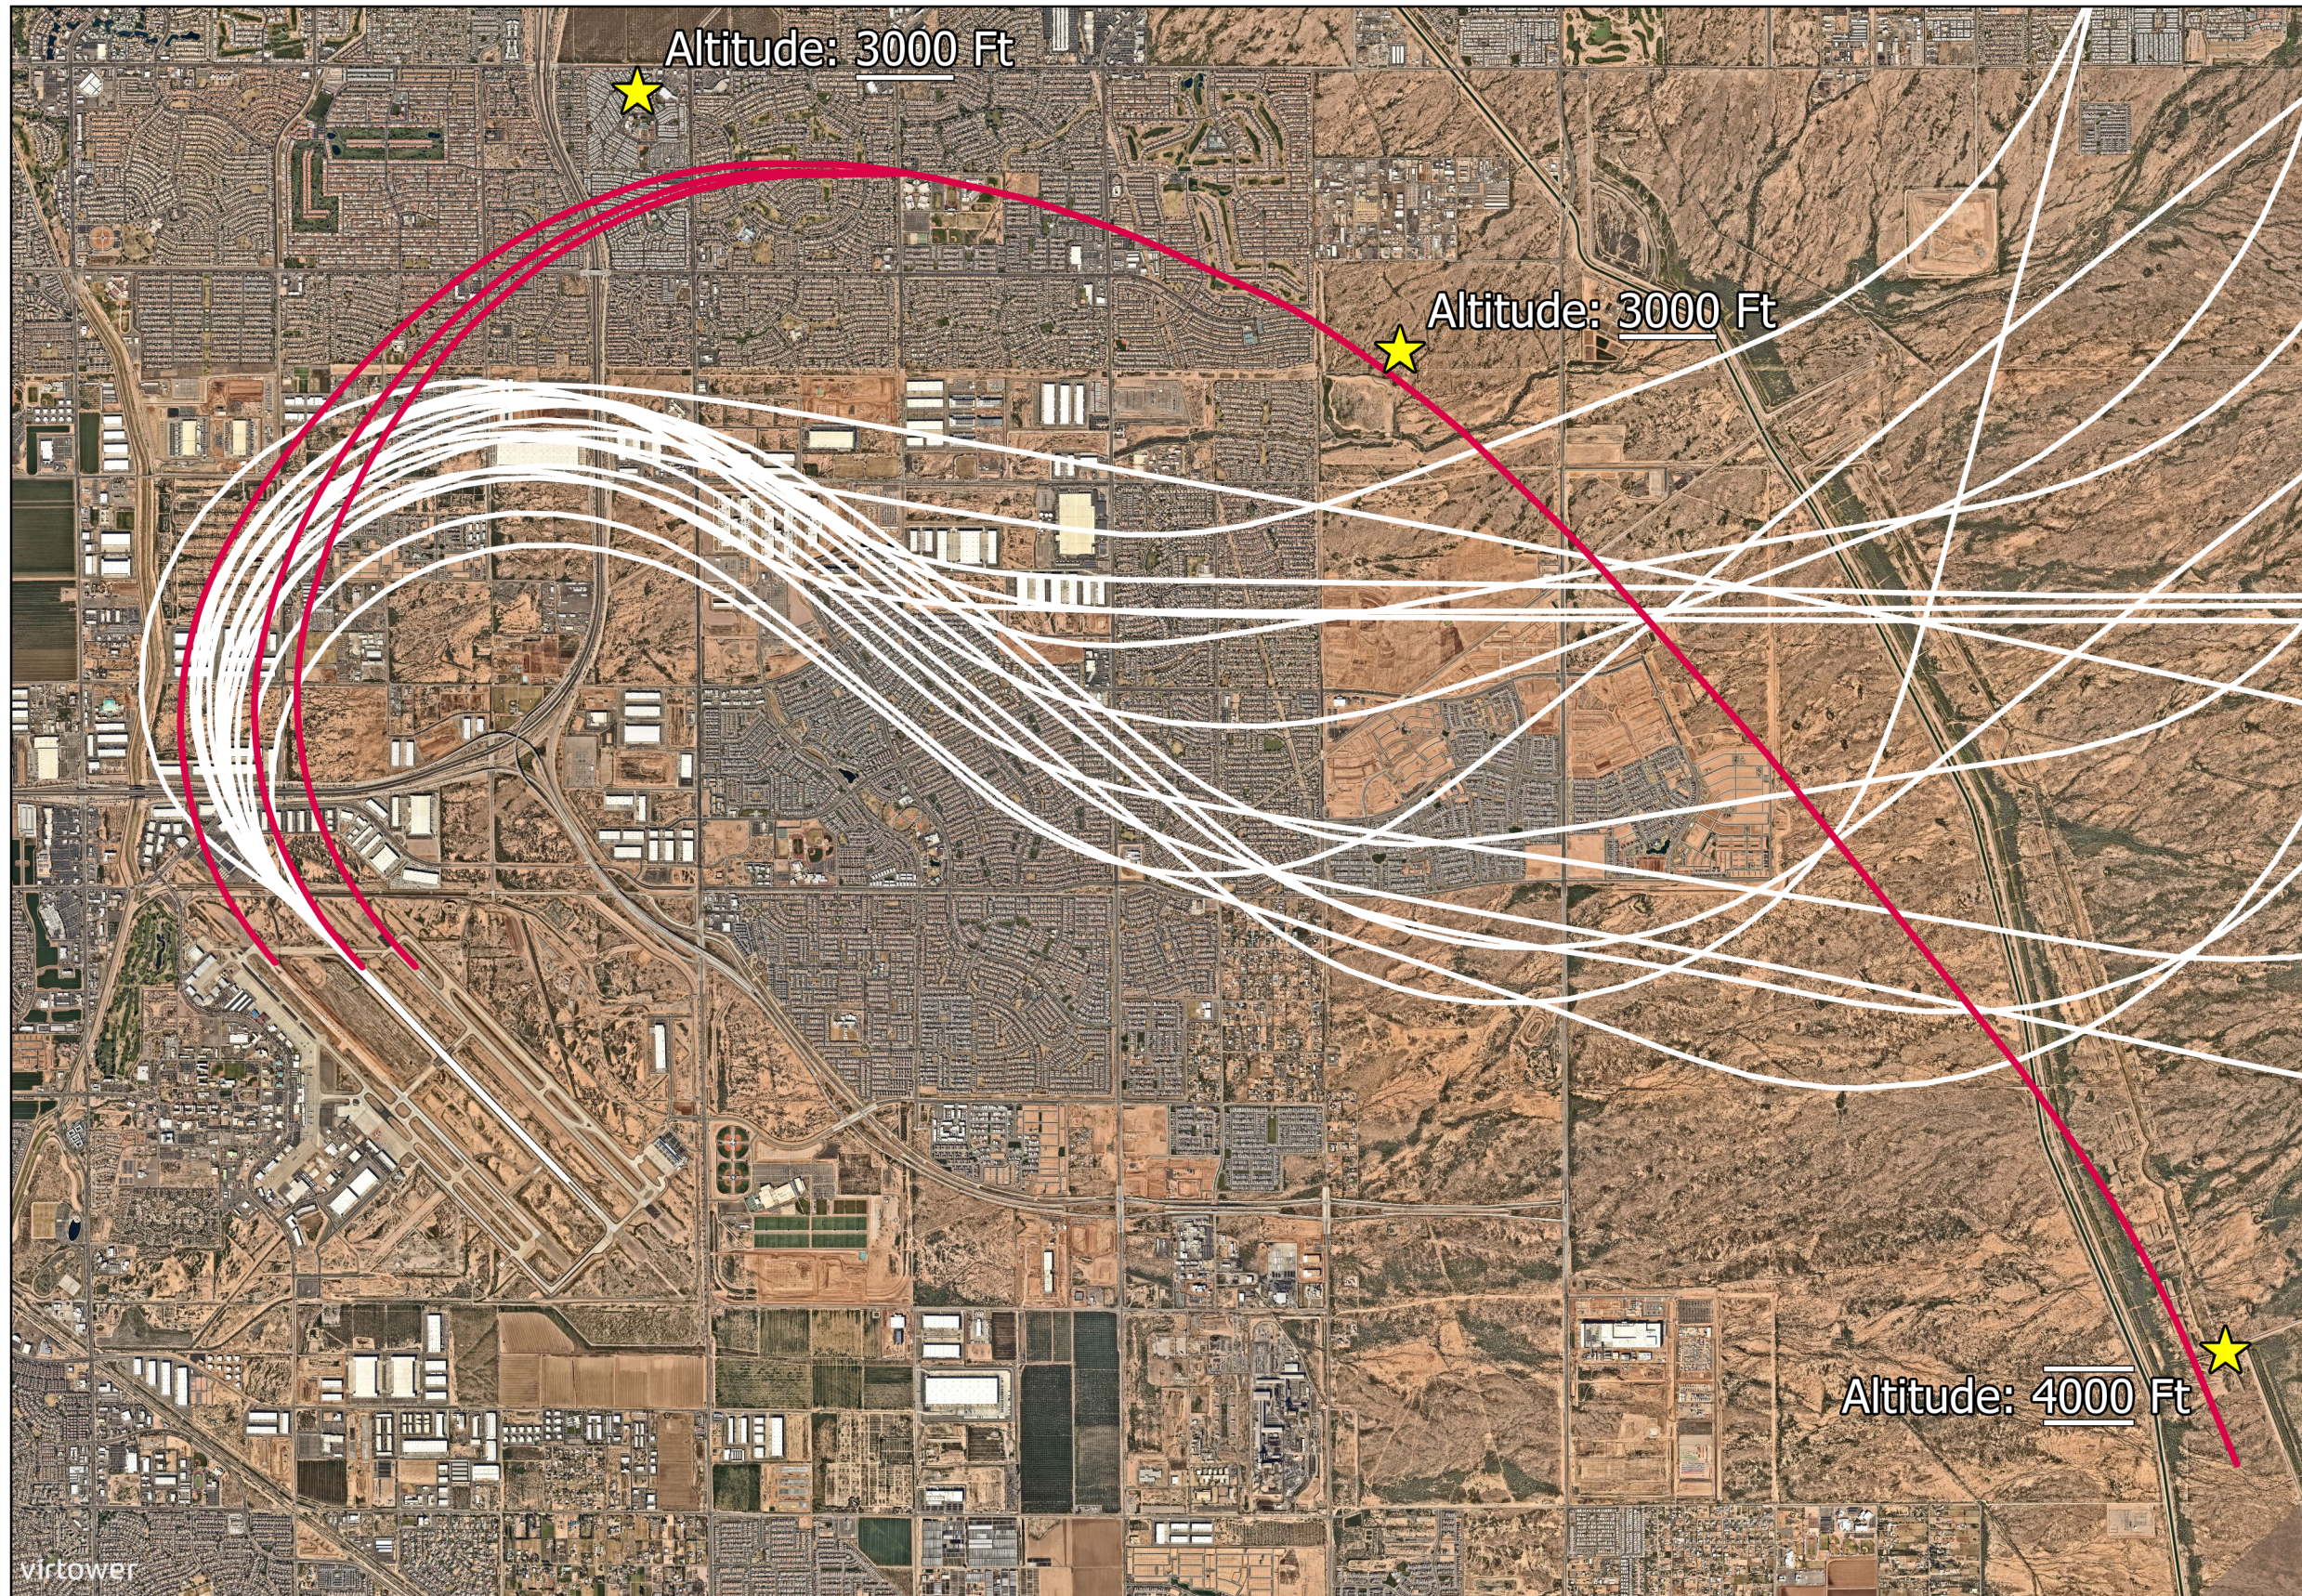

# North Departure Procedure

## Legend

- ★ Waypoints
- Proposed North Departure Procedure
- Historical Flight Tracks

*Note: Displayed altitudes represent aircraft altitudes along the proposed departure procedure. Waypoints shown are fly-by waypoints and are not intended to be flown directly over. Altitudes depicted with a line above and below indicate a mandatory altitude restriction that must be met at that waypoint.*